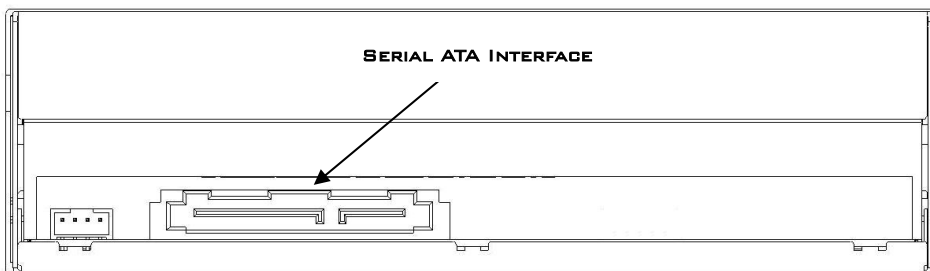

SPECIFICATIONS FOR THE PIONEER BDR-203 BLU-RAY DISC/DVD/CD WRITER

- WRITES UP TO 8X SPEED ON BD-R & BD-R DL (RECORDABLE) AND UP TO 2X ON BD-RE & BD-RE DL (REWITABLE) BLU-RAY DISC MEDIA
- WRITES AT UP TO 16X SPEED ON DVD-R/+R 4.7GB (SINGLE LAYER), UP TO 8X ON DVD-R/+R (DUAL LAYER), UP TO 8X ON DVD+RW, UP TO 6X ON DVD-RW, UP TO 5X ON DVD-RAM, UP TO 32X ON CD-R, AND UP TO 24X ON CD-RW MEDIA
- READS AT UP TO 8X SPEED ON BD-ROM/BD-ROM DL, BD-R, AND BD-RE AND UP TO 6X ON BD-R DL & BD-RE DL MEDIA
- READS AT UP TO 16X SPEED ON DVD-ROM, DVD-R/+R, & DVD-R DOWNLOAD, UP TO 12X ON DVD-ROM DL, DVD-RW/+RW, & DVD-R DL/+R DL, UP TO 5X ON DVD-RAM, UP TO 40X ON CD-ROM, UP TO 32X ON CD-R, AND UP TO 24X ON CD-RW MEDIA
- SERIAL ATA INTERFACE
- DATA TRANSFER MODE: GENERATION 1 (1.5GBITS/SEC)
- SUPPORTS "BUFFER UNDERRUN PROTECTION" ON BOTH BLU-RAY DISC AND DVD MEDIA
- BUFFER MEMORY SIZE: 4 MBYTE
- INSTALLS VERTICALLY OR HORIZONTALLY
- COMPLIES TO ROHS DIRECTIVE AND WEEE DIRECTIVE
- WEIGHT: 820G (1.80 POUNDS)
- DIMENSIONS: 148MM (W) x 180MM (D) x 42.3MM (H)
  5.83" (W) x 7.09" (D) x 1.67" (H)

PLEASE VISIT US AT: WWW.PIONEERELECTRONICS.COM

REAR VIEW OF THE PIONEER BDR-203